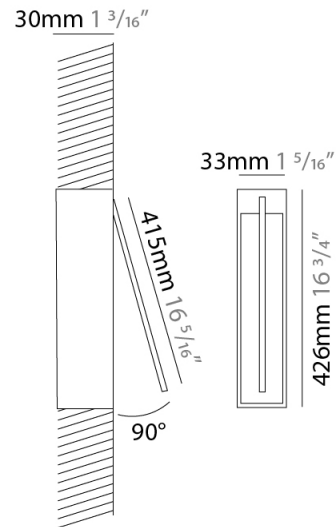

GENERAL

Series: Spillo
 Subseries: Spillo 1 Rod
 Brand: Icone
 Division: Design
 Mounting Type: Recessed
 Mounting Location: Wall
 Subcategory: Ambient

PHYSICAL

Shape: Rectangle
 Width (mm): 33
 Width (in): 1 ⁵/₁₆
 Height (mm): 426
 Height (in): 16 ³/₄
 Min. Recessing Depth (mm): 30
 Min. Recessing Depth (in): 1 ³/₁₆
 Light Distribution: Adjustable
[Fixture Finish: WHI / BLK / CHR / BGD](#)
 Fixture Material: Brass

LED

[Color Temperature \(°K\): 2700 / 3000](#)
 Nominal Lumen (lm): 440
 CRI: >90 CRI
 Lamp Life (hrs): 50000

OPTICAL

Adjustability: Tilt 120°

RATINGS AND CERTIFICATIONS

Certified By: Certified for North American Standards
 IP rating: IP20

GENERAL

Series: Spillo
 Subseries: Spillo 1 Rod
 Brand: Icone
 Division: Design
 Mounting Type: Recessed
 Mounting Location: Wall
 Subcategory: Ambient

PHYSICAL

Shape: Rectangle
 Width (mm): 33
 Width (in): 1 ⁵/₁₆
 Height (mm): 626
 Height (in): 24 ⁵/₈
 Min. Recessing Depth (mm): 30
 Min. Recessing Depth (in): 1 ³/₁₆
 Light Distribution: Adjustable
 Fixture Finish: WHI / BLK / CHR / BGD
 Fixture Material: Brass

GENERAL

Series: Spillo
 Subseries: Spillo 1 Rod
 Brand: Icone
 Division: Design
 Mounting Type: Recessed
 Mounting Location: Wall
 Subcategory: Ambient

PHYSICAL

Shape: Rectangle
 Width (mm): 33
 Width (in): 1 ⁵/₁₆
 Height (mm): 826
 Height (in): 32 ¹/₂
 Min. Recessing Depth (mm): 30
 Min. Recessing Depth (in): 1 ³/₁₆
 Light Distribution: Adjustable
 Fixture Finish: WHI / BLK / CHR / BGD
 Fixture Material: Brass