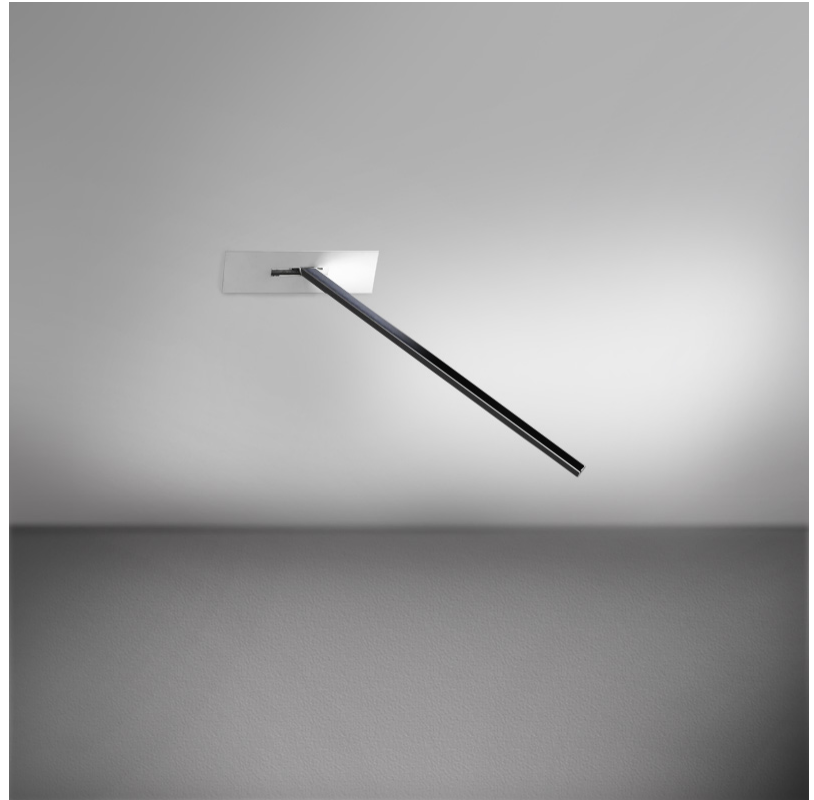

PROJECT
TYPE
SPECIFIER
QUANTITY
DATE

SPILLO 1 ROD RECESSED

D46014- -
base number   Color   Finish
                          Temperature   Options

1. To build a product code in our configurator select the specify button on the base model # product page
2. To build a manual product code on this datasheet choose from the options listed below in blue font and add the suffix to the base model #

GENERAL

Series: Spillo
Subseries: Spillo 1 Rod
Brand: Icone
Division: Design
Mounting Type: Recessed
Mounting Location: Wall
Subcategory: Ambient

PHYSICAL

Shape: Rectangle
Width (mm): 50
Width (in): 1 15/16
Height (mm): 400
Height (in): 15 3/4
Light Distribution: Adjustable
Fixture Finish: WHI / BLK / CHR / BGD
Fixture Material: Brass

ELECTRICAL

Lamp Type: LED
Total Output Wattage (W): 4.8
Dimming: 0-10V Dimming
Driver Included: No
Driver Location: Remote
Driver Type: Constant Voltage - 120Vac
Driver Class: Class 2
Input Voltage (V): 120
Output Voltage (V): 12
Upon Request: (Not included, see components) 0-10Vdc dimming / 277Vac

LED

Color Temperature (°K): 2700 / 3000
Nominal Lumen (lm): 440
CRI: >90 CRI
Lamp Life (hrs): 50000

OPTICAL

Adjustability: Tilt 120°

RATINGS AND CERTIFICATIONS

Certified By: Certified for North American Standards
IP rating: IP20