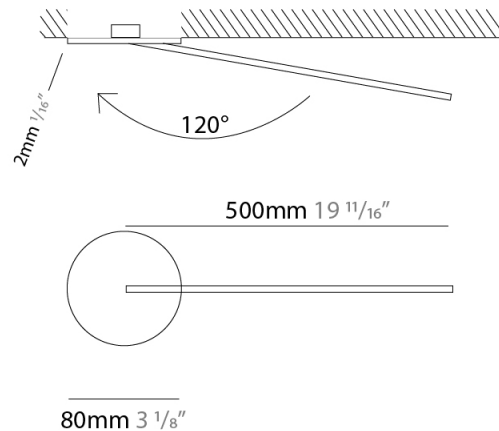

GENERAL

Series: Spillo
 Subseries: Spillo 1 Rod
 Brand: Icone
 Division: Design
 Mounting Type: Recessed
 Mounting Location: Wall
 Subcategory: Ambient

PHYSICAL

Shape: Rectangle
 Width (mm): 33
 Width (in): 1 ⁵/₁₆
 Height (mm): 826
 Height (in): 32 ¹/₂
 Min. Recessing Depth (mm): 30
 Min. Recessing Depth (in): 1 ³/₁₆
 Light Distribution: Adjustable
 Fixture Finish: WHI / BLK / CHR / BGD
 Fixture Material: Brass

GENERAL

Series: Spillo
 Subseries: Spillo 1 Rod
 Brand: Icone
 Division: Design
 Mounting Type: Recessed
 Mounting Location: Wall
 Subcategory: Ambient

PHYSICAL

Shape: Rectangle
 Width (mm): 50
 Width (in): 1 15/16
 Height (mm): 500
 Height (in): 19 11/16
 Light Distribution: Adjustable
 Fixture Finish: WHI / BLK / CHR / BGD
 Fixture Material: Brass

LED

Color Temperature (°K): 2700 / 3000
 Nominal Lumen (lm): 550
 CRI: >90 CRI
 Lamp Life (hrs): 50000

OPTICAL

Adjustability: Tilt 120°

RATINGS AND CERTIFICATIONS

Certified By: Certified for North American Standards
 IP rating: IP20