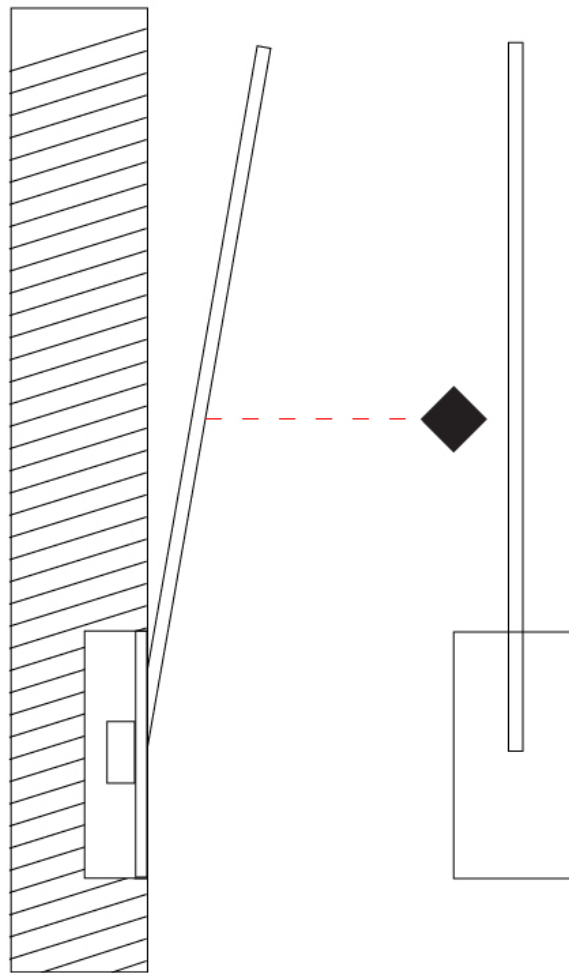

SPILLO 1 ROD RECESSED

D46014-

PROJECT

TYPE

SPECIFIER

QUANTITY

DATE

D