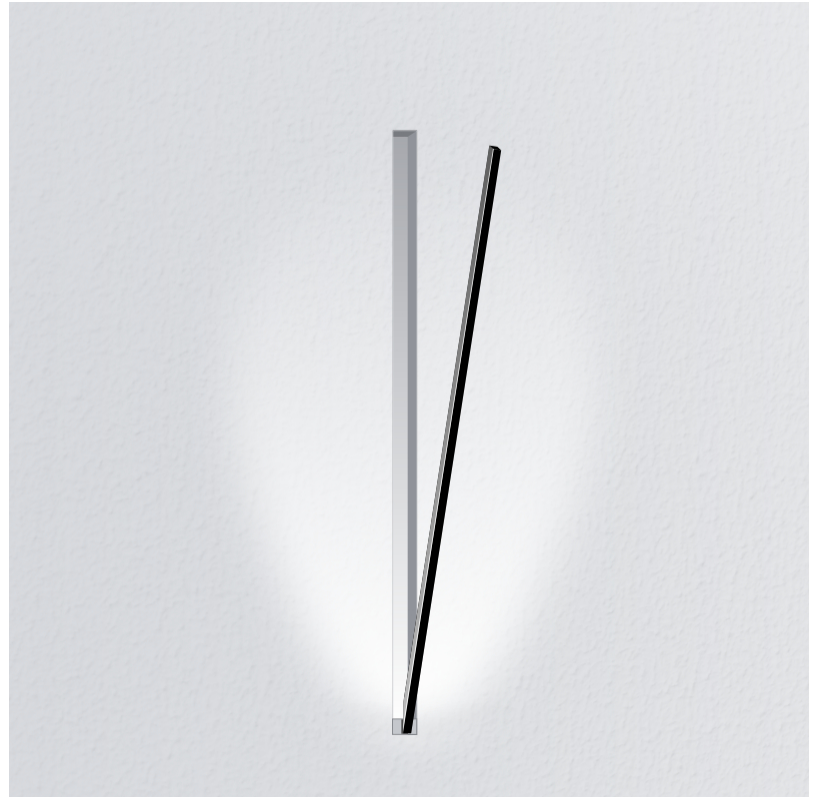

PROJECT	
TYPE	
SPECIFIER	
QUANTITY	
DATE	

SPILLO 1 ROD RECESSED

D46009- -

base number   Color   Finish
Temperature   Options

1. To build a product code in our configurator select the specify button on the base model # product page
2. To build a manual product code on this datasheet choose from the options listed below in blue font and add the suffix to the base model #

GENERAL

Series: Spillo
Subseries: Spillo 1 Rod
Brand: Icone
Division: Design
Mounting Type: Recessed
Mounting Location: Wall
Subcategory: Ambient

PHYSICAL

Shape: Rectangle
Width (mm): 33
Width (in): 1 ⁵/₁₆
Height (mm): 826
Height (in): 32 ¹/₂
Min. Recessing Depth (mm): 30
Min. Recessing Depth (in): 1 ³/₁₆
Light Distribution: Adjustable
Fixture Finish: WHI / BLK / CHR / BGD
Fixture Material: Brass

ELECTRICAL

Lamp Type: LED
Total Output Wattage (W): 10.56
Dimming: 0-10V Dimming
Driver Included: No
Driver Location: Remote
Driver Type: Constant Voltage - 120Vac
Driver Class: Class 2
Input Voltage (V): 120
Output Voltage (V): 12
Upon Request: (Not included, see components) 0-10Vdc dimming / 277Vac

LED

Color Temperature (°K): 2700 / 3000
Nominal Lumen (lm): 880
CRI: >90 CRI
Lamp Life (hrs): 50000

OPTICAL

Adjustability: Tilt 120°

RATINGS AND CERTIFICATIONS

Certified By: Certified for North American Standards
IP rating: IP20