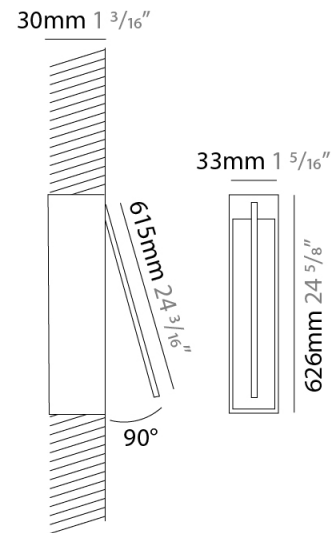

SPILLO 1 ROD RECESSED

D46008- -

base number
Color   Finish
Temperature   Options

1. To build a product code in our configurator select the specify button on the base model # product page
2. To build a manual product code on this datasheet choose from the options listed below in blue font and add the suffix to the base model #

GENERAL

Series: Spillo
Subseries: Spillo 1 Rod
Brand: Icone
Division: Design
Mounting Type: Recessed
Mounting Location: Wall
Subcategory: Ambient

PHYSICAL

Shape: Rectangle
Width (mm): 33
Width (in): 1 ⁵/₁₆
Height (mm): 626
Height (in): 24 ⁵/₈
Min. Recessing Depth (mm): 30
Min. Recessing Depth (in): 1 ³/₁₆
Light Distribution: Adjustable
Fixture Finish: WHI / BLK / CHR / BGD
Fixture Material: Brass

ELECTRICAL

Lamp Type: LED
Total Output Wattage (W): 7.92
Dimming: 0-10V Dimming
Driver Included: No
Driver Location: Remote
Driver Type: Constant Voltage - 120Vac
Driver Class: Class 2
Input Voltage (V): 120
Output Voltage (V): 12
Upon Request: (Not included, see components) 0-10Vdc dimming / 277Vac

LED

Color Temperature (°K): 2700 / 3000
Nominal Lumen (lm): 660
CRI: >90 CRI
Lamp Life (hrs): 50000

OPTICAL

Adjustability: Tilt 120°

RATINGS AND CERTIFICATIONS

Certified By: Certified for North American Standards
IP rating: IP20

PROJECT	_____
TYPE	_____
SPECIFIER	_____
QUANTITY	_____
DATE	_____