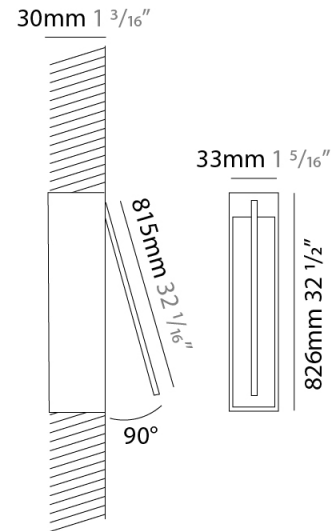

GENERAL

Series: Spillo
 Subseries: Spillo 1 Rod
 Brand: Icone
 Division: Design
 Mounting Type: Recessed
 Mounting Location: Wall
 Subcategory: Ambient

PHYSICAL

Shape: Rectangle
 Width (mm): 33
 Width (in): 1 ⁵/₁₆
 Height (mm): 426
 Height (in): 16 ³/₄
 Min. Recessing Depth (mm): 30
 Min. Recessing Depth (in): 1 ³/₁₆
 Light Distribution: Adjustable
[Fixture Finish: WHI / BLK / CHR / BGD](#)
 Fixture Material: Brass

GENERAL

Series: Spillo
 Subseries: Spillo 1 Rod
 Brand: Icone
 Division: Design
 Mounting Type: Recessed
 Mounting Location: Wall
 Subcategory: Ambient

PHYSICAL

Shape: Rectangle
 Width (mm): 33
 Width (in): 1 ⁵/₁₆
 Height (mm): 626
 Height (in): 24 ⁵/₈
 Min. Recessing Depth (mm): 30
 Min. Recessing Depth (in): 1 ³/₁₆
 Light Distribution: Adjustable
 Fixture Finish: WHI / BLK / CHR / BGD
 Fixture Material: Brass

GENERAL

Series: Spillo
 Subseries: Spillo 1 Rod
 Brand: Icone
 Division: Design
 Mounting Type: Recessed
 Mounting Location: Wall
 Subcategory: Ambient

PHYSICAL

Shape: Rectangle
 Width (mm): 33
 Width (in): 1 ⁵/₁₆
 Height (mm): 826
 Height (in): 32 ¹/₂
 Min. Recessing Depth (mm): 30
 Min. Recessing Depth (in): 1 ³/₁₆
 Light Distribution: Adjustable
 Fixture Finish: WHI / BLK / CHR / BGD
 Fixture Material: Brass

LED

Color Temperature (°K): 2700 / 3000
 Nominal Lumen (lm): 880
 CRI: >90 CRI
 Lamp Life (hrs): 50000

OPTICAL

Adjustability: Tilt 120°

RATINGS AND CERTIFICATIONS

Certified By: Certified for North American Standards
 IP rating: IP20