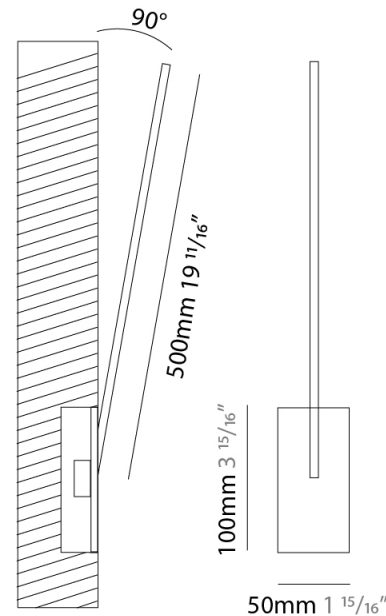

PROJECT
TYPE
SPECIFIER
QUANTITY
DATE

SPILLO 1 ROD RECESSED

D46015- -
base number   Color   Finish
                         Temperature   Options

1. To build a product code in our configurator select the specify button on the base model # product page
2. To build a manual product code on this datasheet choose from the options listed below in blue font and add the suffix to the base model #

GENERAL

Series: Spillo
Subseries: Spillo 1 Rod
Brand: Icone
Division: Design
Mounting Type: Recessed
Mounting Location: Wall
Subcategory: Ambient

PHYSICAL

Shape: Rectangle
Width (mm): 50
Width (in): 1 15/16
Height (mm): 500
Height (in): 19 11/16
Light Distribution: Adjustable
Fixture Finish: WHI / BLK / CHR / BGD
Fixture Material: Brass

ELECTRICAL

Lamp Type: LED
Total Output Wattage (W): 6.6
Dimming: 0-10V Dimming
Driver Included: No
Driver Location: Remote
Driver Type: Constant Voltage - 120Vac
Driver Class: Class 2
Input Voltage (V): 120
Output Voltage (V): 12
Upon Request: (Not included, see components) 0-10Vdc dimming / 277Vac

LED

Color Temperature (°K): 2700 / 3000
Nominal Lumen (lm): 550
CRI: >90 CRI
Lamp Life (hrs): 50000

OPTICAL

Adjustability: Tilt 120°

RATINGS AND CERTIFICATIONS

Certified By: Certified for North American Standards
IP rating: IP20