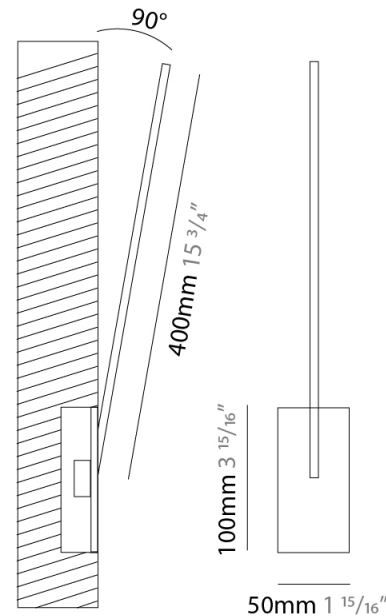

PROJECT
TYPE
SPECIFIER
QUANTITY
DATE

SPILLO 1 ROD RECESSED

D46014- -
base number   Color   Finish
                          Temperature   Options

1. To build a product code in our configurator select the specify button on the base model # product page
2. To build a manual product code on this datasheet choose from the options listed below in blue font and add the suffix to the base model #

GENERAL

Series: Spillo
Subseries: Spillo 1 Rod
Brand: Icone
Division: Design
Mounting Type: Recessed
Mounting Location: Wall
Subcategory: Ambient

PHYSICAL

Shape: Rectangle
Width (mm): 50
Width (in): 1 15/16
Height (mm): 400
Height (in): 15 3/4
Light Distribution: Adjustable
Fixture Finish: WHI / BLK / CHR / BGD
Fixture Material: Brass

ELECTRICAL

Lamp Type: LED
Total Output Wattage (W): 4.8
Dimming: 0-10V Dimming
Driver Included: No
Driver Location: Remote
Driver Type: Constant Voltage - 120Vac
Driver Class: Class 2
Input Voltage (V): 120
Output Voltage (V): 12
Upon Request: (Not included, see components) 0-10Vdc dimming / 277Vac

LED

Color Temperature (°K): 2700 / 3000
Nominal Lumen (lm): 440
CRI: >90 CRI
Lamp Life (hrs): 50000

OPTICAL

Adjustability: Tilt 120°

RATINGS AND CERTIFICATIONS

Certified By: Certified for North American Standards
IP rating: IP20